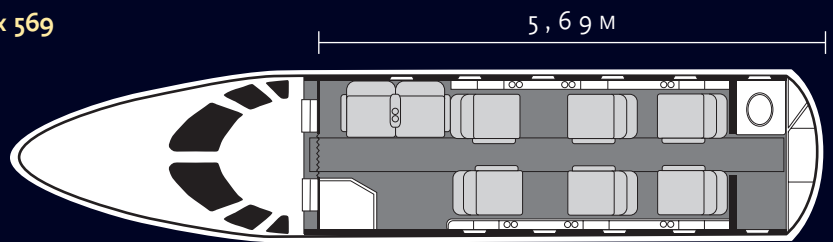

CESSNA CITATION EXCEL

Seating/Configuration (seats)	8
Cruise Speed (km/h)	805
Range (km)	3.400
Cabin Dimensions H x W x L (cm)	172 x 170 x 569
Cabin Volume (m ³)	13,05
Baggage volume (internal acces-m ³)	0,30
Baggage Volume (external acces-m ³)	2,27

CABIN LAYOUT

RANGE MAP